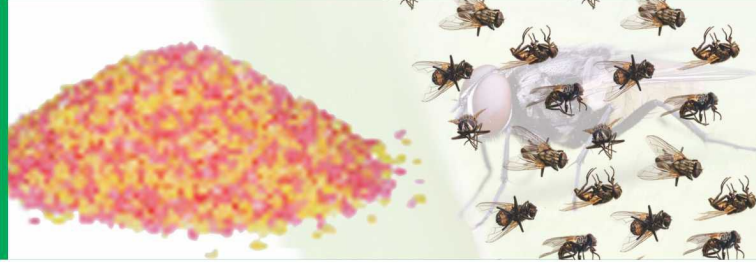

In Agrisolutions  
Since 1953

**ZAGRO**  
Insecticide

# ZaZafly

Fly Bait مکھیوں کے کنٹرول کیلئے

The easy to use scatter bait for fast and effective fly control, ZAZAFLY contains Azamethiphos, a powerful stomach poison and pheromone, an attractant. ZAZAFLY attracts and kills adult flies within minutes. It is also effective against cockroaches and ants.